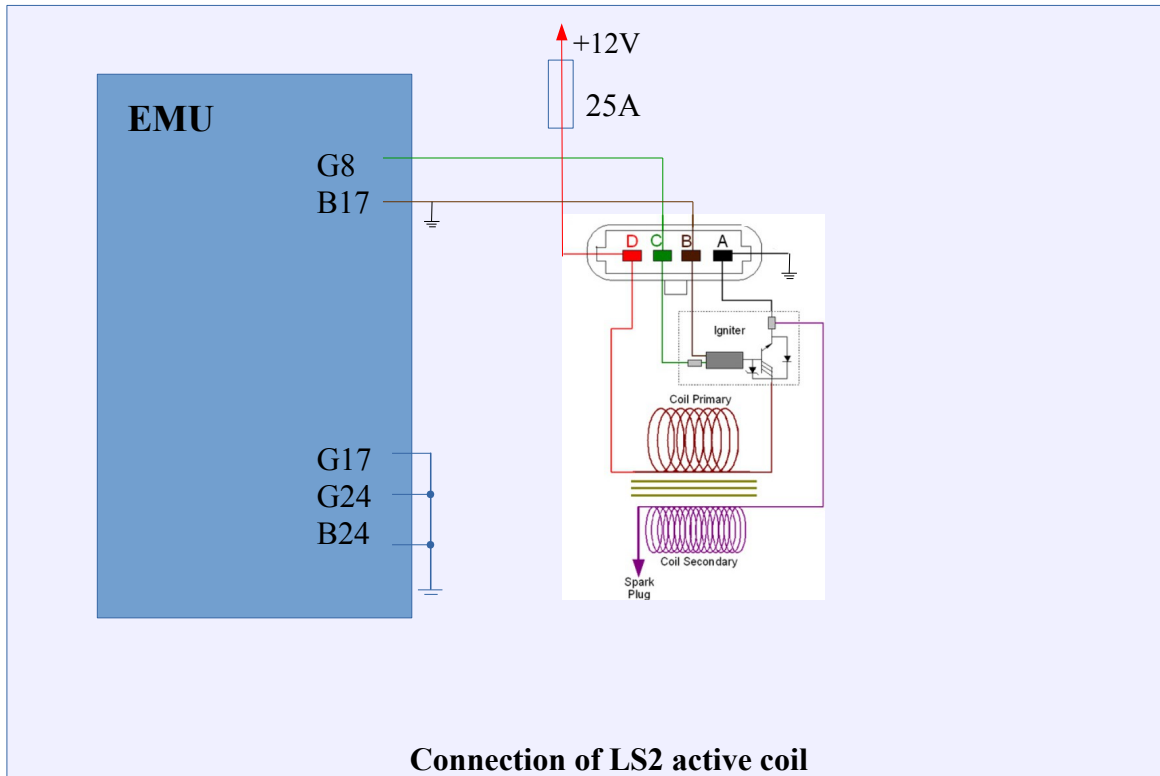

LS2 COILS

Ignition outputs	
Spark distribution	Coils
Coils type	Coils with built in amplifier
Output offset	0
Ignition event 1	Ignition output 1 (10A, G8)
Ignition event 2	None
Ignition event 3	None
Ignition event 4	None
Ignition event 5	None
Ignition event 6	None
Ignition event 7	None
Ignition event 8	None
Ignition event 9	None
Ignition event 10	None
Ignition event 11	None
Ignition event 12	None