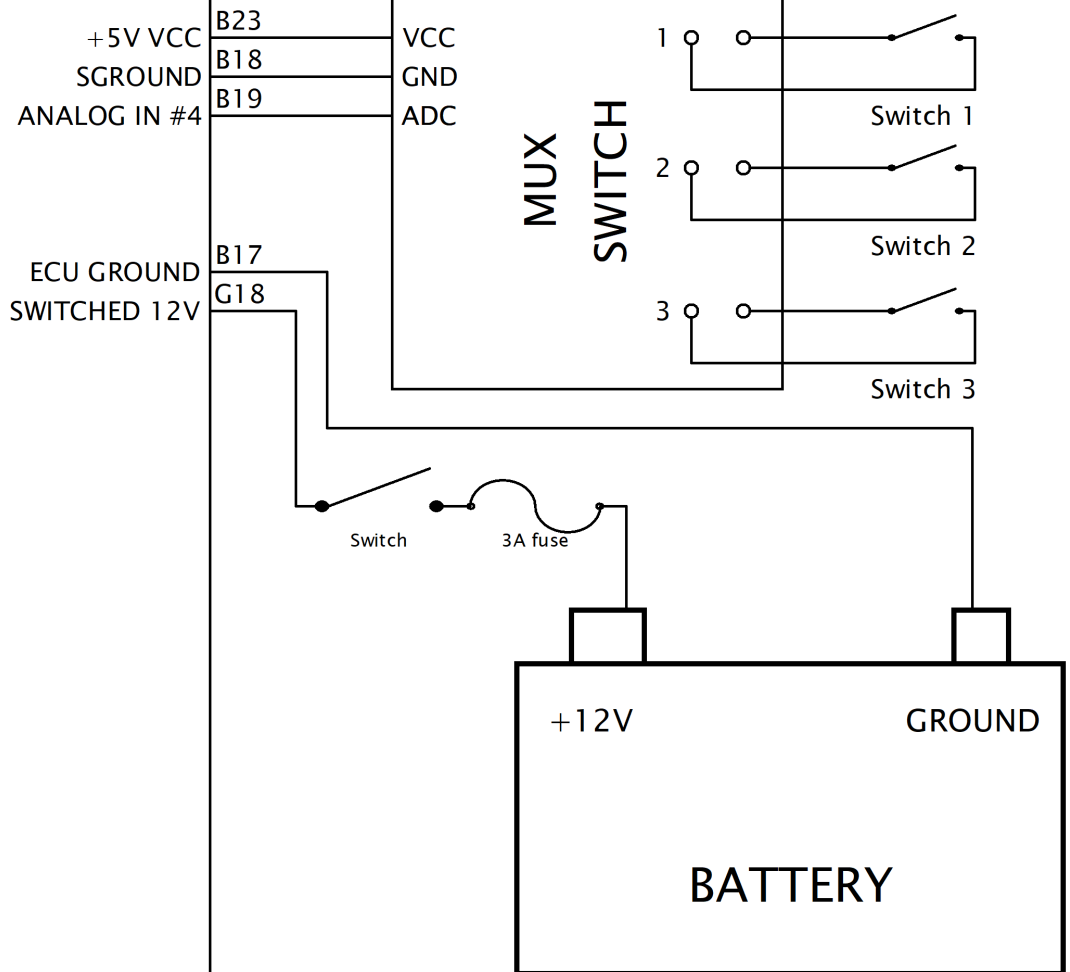

ECU Classic

Wiring size for MUX
switch board 22 AWG

ECUMASTER

DATE
28/05/2018
CREATED
A. Kisielewski

REV.
1
TYPE
WIRING

mux switch
wiring diagram